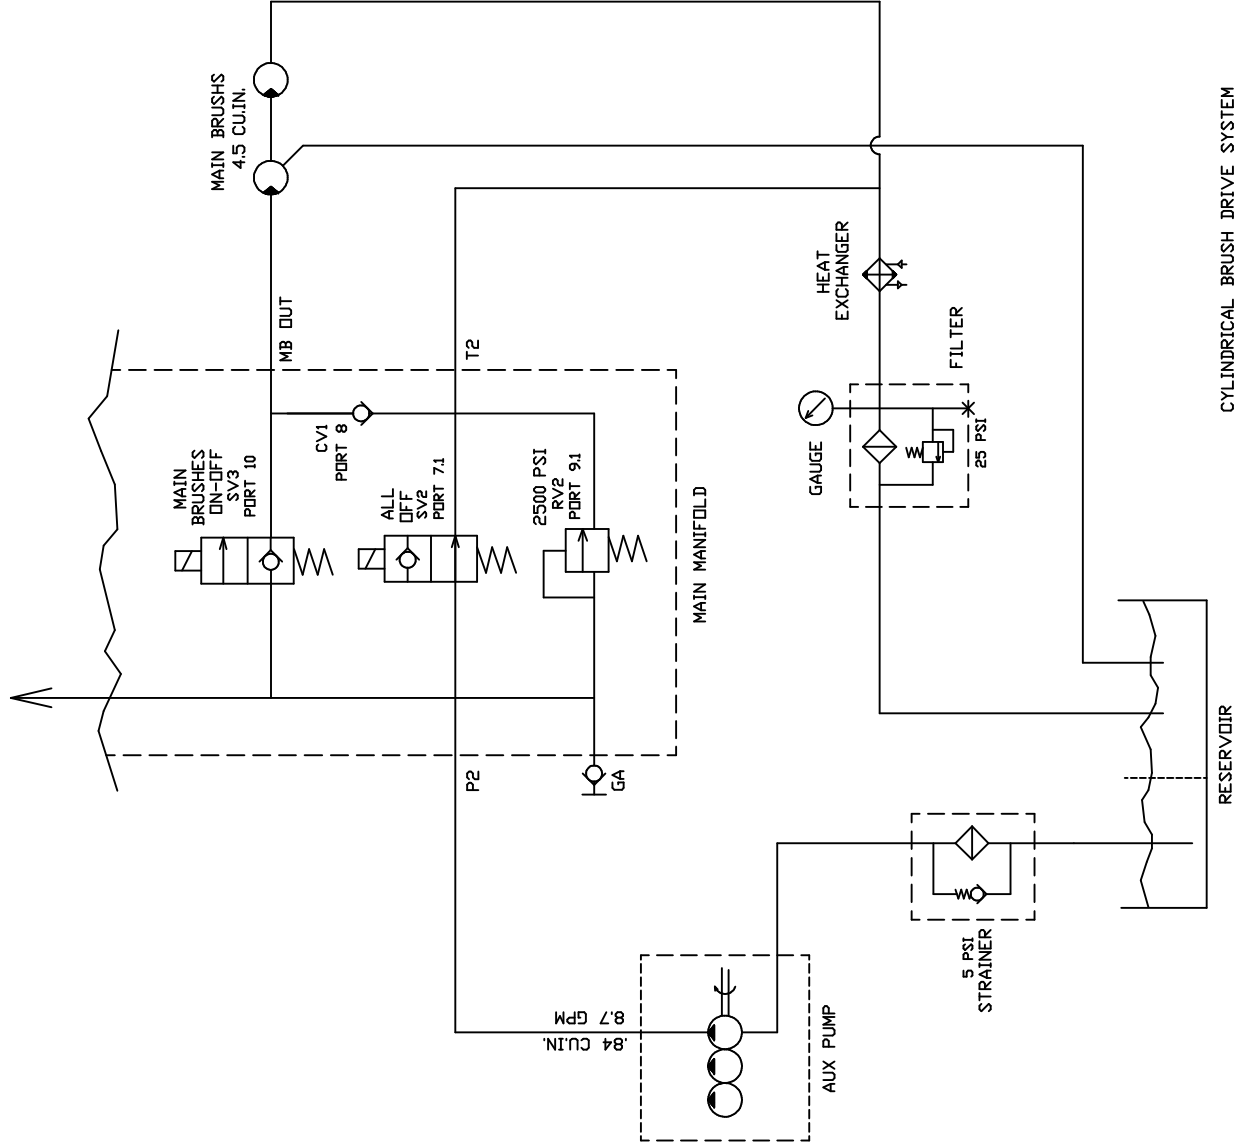

TO BRUSH FLOOR PRESSURE SYSTEM

CYLINDRICAL BRUSH DRIVE SYSTEM
POWERBOSS NAUTILUS SCRUBBER
9-29-2014